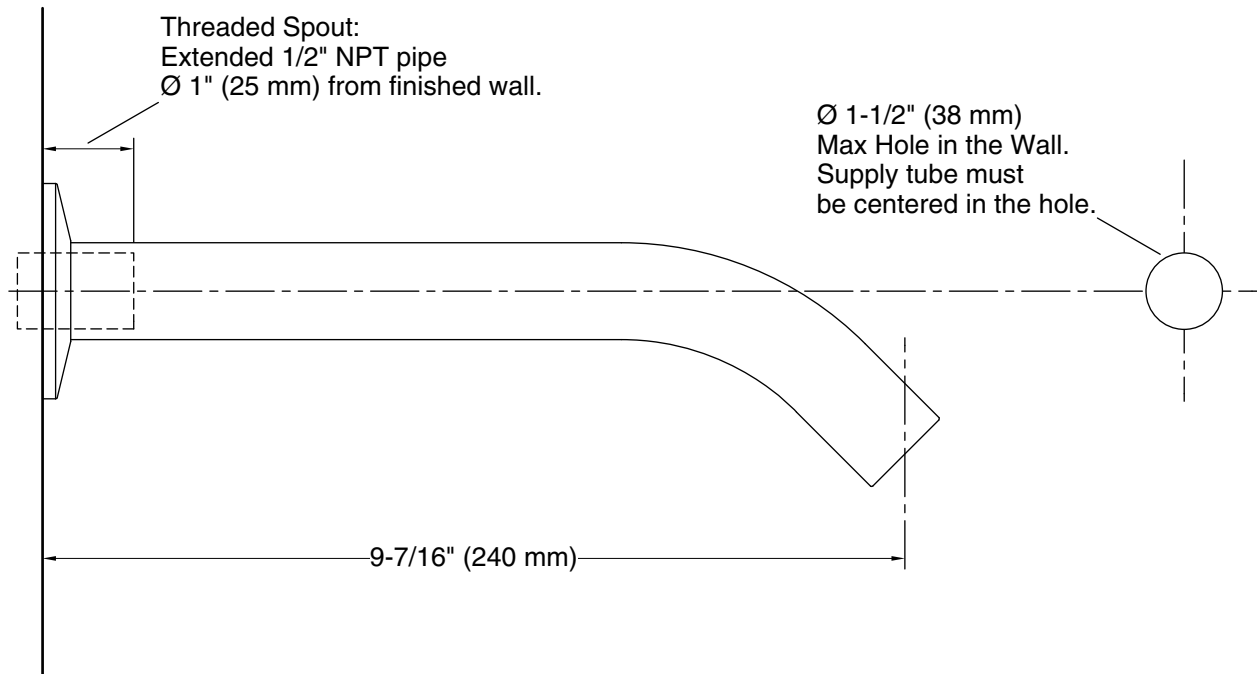

Features

- 9-7/16" (240 mm) nondiverter spout with NPT connection.
- 1½" max hole diameter.
- Coordinates with Components faucets, accessories, and showering components to complete your bathroom.

Material

Technical Information

All product dimensions are nominal.

Drain included: No

Spout:

Spout reach: 9-7/16" (240 mm)

Notes

Install this product according to the installation instructions.